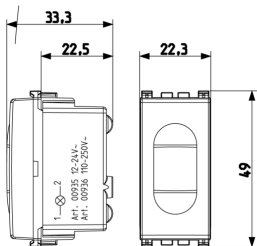

ARKÉ: Neutral indicator unit grey

19386

Wiring devices / Traditional wiring devices / ARKÉ / Devices

Neutral indicator unit grey

Indicator for signalling unit, neutral diffuser, grey. Provided without signalling unit

3 - Active

10 NR

- [Arké lives in your time](#)

3D