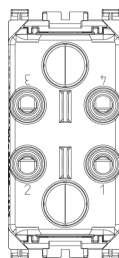

Double indicator unit white

Double indicator unit for 2 signalling units, neutral diffuser, white. Provided without signalling unit

3 - Active

10 NR

- [Arké lives in your time](#)