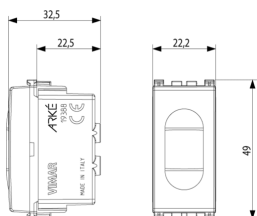

Double indicator unit white

Double indicator unit for 2 signalling units, neutral diffuser, white. Provided without signalling unit

3 - Active

10 NR

- [Arké lives in your time](#)