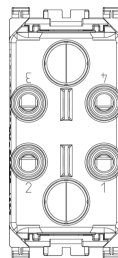

- [Arké lives in your time](#)