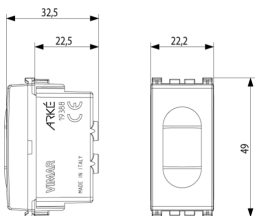

### Double indicator unit grey

Double indicator unit for 2 signalling units, neutral diffusers, grey. Provided without signalling unit

3 - Active

10 NR

- [Arké lives in your time](#)

3D

- **Class group:** Domestic switching devices
- **Class:** Information light signal for domestic switching devices
- **Assembly arrangement:** Modular device for domestic switching devices
- **Number of modules (module system):** 1
- **Lamp holder:** Other
- **With light source:** No
- **Lamp type:** LED exchangeable
- **With flashlight:** No
- **With exchangeable symbol:** No
- **Mounting method:** Flush-mounted
- **Type of fastening:** Engage (snap)

- **Material:** Plastic
- **Material quality:** Thermoplastic
- **Halogen free:** Yes
- **Surface protection:** Untreated
- **Surface finishing:** Matt
- **Colour:** Grey
- **RAL-number (similar):** 7015
- **Transparent:** No
- **Colour light source:** White
- **Suitable for degree of protection (IP):** IP40
- **Nominal voltage:** 250 V

- 00. CE Marking - EU
- 10. EAC Eurasian Customs Union
- 43. UKCA mark - Great Britain

- 96. Electrotechnical expert ([download](#))
- 99. WEEE Directive ([download](#))

8007352450752  
1 NR  
4.1x2.8x5.3 [cm]  
24.3 [g]

8007352450769  
10 NR  
14.4x9x6 [cm]  
278.9 [g]

8007352637658  
160 NR  
37.5x30x13.5 [cm]  
4,762.4 [g]