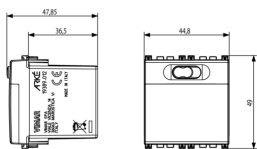

LED-step marker lamp 12V grey

Step marker lamp with high-efficiency LED, supply voltage 12 V~ 50-60 Hz or 12 V d.c. (SELV), adjustable 3-level beam, grey - 2 modules

2 - Will be discontinued

5 NR

- [Arké lives in your time](#)