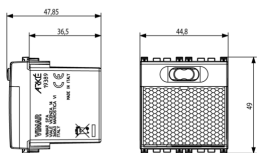

LED-step marker lamp 230V white

Step marker lamp with high-efficiency LED, supply voltage 230 V~ 50-60 Hz, adjustable 3-level beam, white - 2 modules

3 - Active

5 NR

- [Arké lives in your time](#)