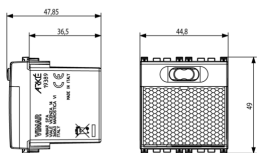

LED-step marker lamp 230V Metal

Step marker lamp with high-efficiency LED, supply voltage 230 V~ 50-60 Hz, adjustable 3-level beam, Metal - 2 modules

3 - Active

5 NR

- [Arké lives in your time](#)