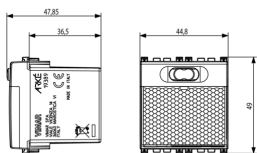

### LED-step marker lamp 230V grey

Step marker lamp with high-efficiency LED, supply voltage 230 V~ 50-60 Hz, adjustable 3-level beam, grey - 2 modules

3 - Active

5 NR

- [Arké lives in your time](#)

3D

- **Class group:** Domestic switching devices
- **Class:** Information light signal for domestic switching devices
- **Number of modules (module system):** 2
- **With light source:** Yes
- **Lamp type:** LED not exchangeable
- **With flashlight:** No
- **With exchangeable symbol:** No
- **Mounting method:** Flush-mounted
- **Type of fastening:** Engage (snap)
- **Material:** Plastic

- **Material quality:** Thermoplastic
- **Surface protection:** Untreated
- **Surface finishing:** Matt
- **Colour:** Grey
- **RAL-number (similar):** 7015
- **Transparent:** No
- **Colour light source:** White
- **Suitable for degree of protection (IP):** IP40
- **Nominal voltage:** 230 V

8007352436794  
5 NR  
17.2x13.1x6 [cm]  
310 [g]