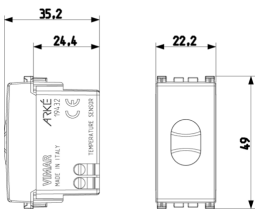

### Temperature sensor white

Electronic temperature sensor, 1 output, white

3 - Active

1 NR

- [Arké lives in your time](#)

3D

- **Class group:** Electric and pneumatic sensors
- **Class:** Room temperature sensor, active
- **Output signal:** Other
- **With battery:** No
- **Feed pressure:** 0 bar
- **Measuring range:** 0 - 70 °C
- **Probe, internal:** Yes
- **Setpoint adjustability:** Relative
- **Standby push button:** No
- **Number of switching programmes:** 0

- **Optimisation:** No
- **Type of clock:** Other
- **Clock:** No
- **Temperature readable:** No
- **With display:** No
- **Explosion-proof:** No
- **Degree of protection (IP):** IP40
- **Height:** 4.900,00 mm
- **Width:** 2.230,00 mm
- **Depth:** 3.470,00 mm

- 00. CE Marking - EU
- 37. Marking - Morocco
- 43. UKCA mark - Great Britain

- 96. Electrotechnical expert ([download](#))
- 99. WEEE Directive ([download](#))

8007352456853  
1 NR  
4.1x2.8x5.3 [cm]  
20.5 [g]

8007352456860  
10 NR  
14.4x9x6 [cm]  
241.8 [g]