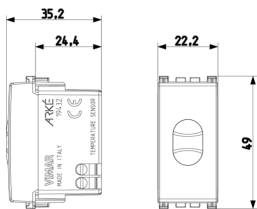

### Temperature sensor Metal

Electronic temperature sensor, 1 output, Metal

3 - Active

1 NR

- [Arké lives in your time](#)

3D

- **Class group:** Electric and pneumatic sensors
- **Class:** Room temperature sensor, active
- **Output signal:** Other
- **With battery:** No
- **Feed pressure:** 0 bar
- **Measuring range:** 0 - 70 °C
- **Probe, internal:** Yes
- **Setpoint adjustability:** Relative
- **Standby push button:** No
- **Number of switching programmes:** 0

- **Optimisation:** No
- **Type of clock:** Other
- **Clock:** No
- **Temperature readable:** No
- **With display:** No
- **Explosion-proof:** No
- **Degree of protection (IP):** IP40
- **Height:** 4.900,00 mm
- **Width:** 2.230,00 mm
- **Depth:** 3.470,00 mm

- 00. CE Marking - EU
- 37. Marking - Morocco
- 43. UKCA mark - Great Britain

- 96. Electrotechnical expert ([download](#))
- 99. WEEE Directive ([download](#))

8007352597327  
1 NR  
4.1x2.8x5.3 [cm]  
20.8 [g]