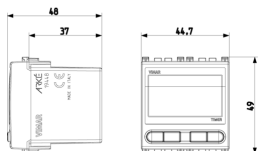

1-channel timer-switch white

Electronic daily/weekly programmable timer-switch, 8 A 230 V~ change-over relay output, supply voltage 120-230 V~ 50-60 Hz, white - 2 modules

2 - Will be discontinued

1 NR

- [Multilanguage installer manual (1513 kb)](#)

- [Arké lives in your time](#)