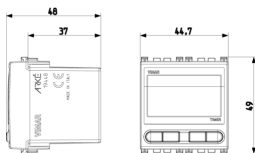

1-channel timer-switch grey

Electronic daily/weekly programmable timer-switch, 8 A 230 V~ change-over relay output, supply voltage 120-230 V~ 50-60 Hz, grey - 2 modules

2 - Will be discontinued

1 NR

• [Multilanguage installer manual (1513 kb)](#)

• [Arké lives in your time](#)