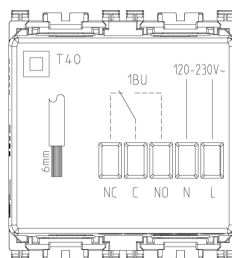

• [Arké lives in your time](#)

3D

- **Class group:** Domestic switching devices
- **Class:** Electronic insert for domestic switching devices
- **Model:** Other
- **Assembly arrangement:** Modular device for domestic switching devices
- **Number of modules (module system):** 2
- **Radio-controlled:** No
- **Mounting method:** Flush-mounted
- **Type of fastening:** Engage (snap)