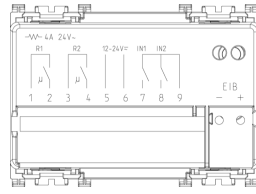

3D

- **Class group:** Installation bus systems
- **Class:** Access control unit for bus system
- **Bus system KNX:** Yes
- **Bus system KNX-RF (Radio Frequent):** No
- **Bus system radio frequent:** No
- **Bus system LON:** No
- **Bus system Powernet:** No
- **Material:** Plastic

- **Material quality:** Thermoplastic
- **Surface protection:** Untreated
- **Surface finishing:** Matt
- **Colour:** White
- **RAL-number (similar):** 9016
- **Transparent:** No
- **With bus connection:** Yes

00. CE Marking - EU ([download](#))
27. KNX ([download](#))
37. Marking - Morocco

43. UKCA mark - Great Britain
96. Electrotechnical expert ([download](#))
99. WEEE Directive ([download](#))