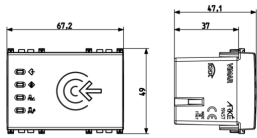

3D

- **Class group:** Installation bus systems
- **Class:** Access control unit for bus system
- **Bus system KNX:** Yes
- **Bus system KNX-RF (Radio Frequent):** No
- **Bus system radio frequent:** No
- **Bus system LON:** No
- **Bus system Powernet:** No
- **Material:** Plastic

- **Material quality:** Thermoplastic
- **Surface protection:** Untreated
- **Surface finishing:** Matt
- **Colour:** White
- **RAL-number (similar):** 9016
- **Transparent:** No
- **With bus connection:** Yes

00. CE Marking - EU ([download](#))
27. KNX ([download](#))
37. Marking - Morocco

43. UKCA mark - Great Britain
96. Electrotechnical expert ([download](#))
99. WEEE Directive ([download](#))