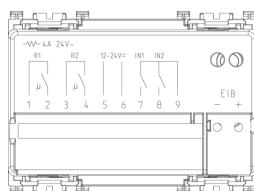

3 - Active

1 NR

- [Full Multilanguage instructions sheet (1432 kb)](#)
- [Manuale installatore (1126 kb)](#)

- [Arké lives in your time](#)