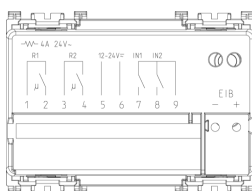

3 - Active

1 NR

- [Full Multilanguage instructions sheet (1432 kb)](#)
- [Manuale installatore (1126 kb)](#)

- [Arké lives in your time](#)