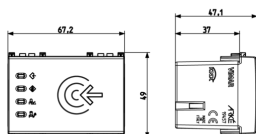

3 - Active

1 NR

- [Full Multilanguage instructions sheet (1432 kb)](#)
- [Manuale installatore (1126 kb)](#)

- [Arké lives in your time](#)