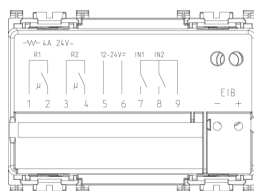

3 - Active

1 NR

- [Full Multilanguage instructions sheet \(1432 kb\)](#)
- [Light multilanguage instructions sheet \(713 kb\)](#)
- [Manuale installatore \(1126 kb\)](#)

- [Arké lives in your time](#)

3D

- **Class group:** Installation bus systems
- **Class:** Access control unit for bus system
- **Bus system KNX:** Yes
- **Bus system KNX-RF (Radio Frequent):** No
- **Bus system radio frequent:** No
- **Bus system LON:** No
- **Bus system Powernet:** No
- **Material:** Plastic

- **Material quality:** Thermoplastic
- **Surface protection:** Untreated
- **Surface finishing:** Matt
- **Colour:** Grey
- **RAL-number (similar):** 7015
- **Transparent:** No
- **With bus connection:** Yes