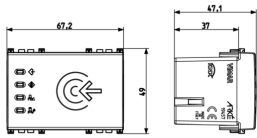

3D

- **Class group:** Installation bus systems
- **Class:** Access control unit for bus system
- **Bus system KNX:** Yes
- **Bus system KNX-RF (Radio Frequent):** No
- **Bus system radio frequent:** No
- **Bus system LON:** No
- **Bus system Powernet:** No
- **Material:** Plastic

- **Material quality:** Thermoplastic
- **Surface protection:** Untreated
- **Surface finishing:** Matt
- **Colour:** Grey
- **RAL-number (similar):** 7015
- **Transparent:** No
- **With bus connection:** Yes

00. CE Marking - EU ([download](#))
27. KNX ([download](#))
37. Marking - Morocco

43. UKCA mark - Great Britain
96. Electrotechnical expert ([download](#))
99. WEEE Directive ([download](#))