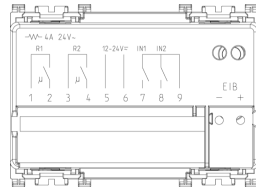

3D

- **Class group:** Installation bus systems
- **Class:** Access control unit for bus system
- **Bus system KNX:** Yes
- **Bus system KNX-RF (Radio Frequent):** No
- **Bus system radio frequent:** No
- **Bus system LON:** No
- **Bus system Powernet:** No
- **Material:** Plastic

- **Material quality:** Thermoplastic
- **Surface protection:** Untreated
- **Surface finishing:** Matt
- **Colour:** Grey
- **RAL-number (similar):** 7015
- **Transparent:** No
- **With bus connection:** Yes

00. CE Marking - EU ([download](#))
27. KNX ([download](#))
37. Marking - Morocco

43. UKCA mark - Great Britain
96. Electrotechnical expert ([download](#))
99. WEEE Directive ([download](#))