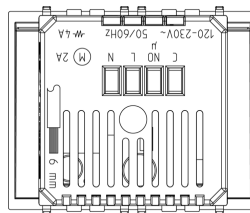

### Vertical badge switch 2M Metal

Upright electronic badge switch, 4 A 250 V~ NO (NON SELV) change-over relay output, power supply 120-230 V~ 50-60 Hz, slot lighting for location in the dark, trimmer for regulating switch-off time after removing the card, Metal - 2 modules. Supplied with

3 - Active

1 NR

• [Multilanguage instructions sheet \(1182 kb\)](#)

• [Arké lives in your time](#)

3D

- **Class group:** Alarm installations, emergency call and signalling
- **Class:** Access control system
- **Mounting method:** Flush-mounted
- **Colour:** Silver

- **Material:** Plastic
- **Width:** 44,80 mm
- **Height:** 49,00 mm
- **Depth:** 43,50 mm

- 00. CE Marking - EU
- 37. Marking - Morocco
- 43. UKCA mark - Great Britain

- 96. Electrotechnical expert ([download](#))
- 99. WEEE Directive ([download](#))

8007352597525  
1 NR  
5.2x5.7x7.6 [cm]  
70.3 [g]

8007352597532  
5 NR  
21.4x11.6x6 [cm]  
411 [g]

8007352726130  
50 NR  
30.5x25.5x22.5 [cm]  
4,110 [g]

Vimar