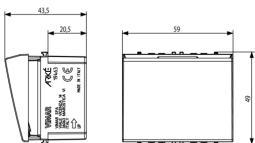

3 - Active

1 NR

- [Multilanguage instructions sheet (1182 kb)](#)
- [Arké lives in your time](#)