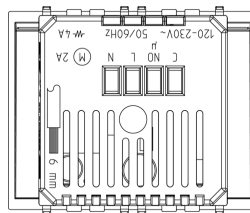

3 - Active

1 NR

- [Multilanguage instructions sheet (1182 kb)](#)
- [Arké lives in your time](#)