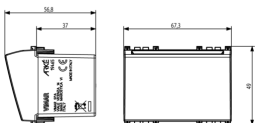

3 - Active

1 NR

- [Light Multilanguage instructions sheet (749 kb)](#)
- [Full Multilanguage instructions sheet (816 kb)](#)

- [Arké lives in your time](#)