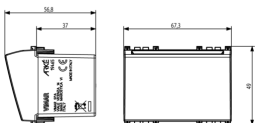

- [Light Multilanguage instructions sheet (749 kb)](#)
- [Full Multilanguage instructions sheet (816 kb)](#)

- [Arké lives in your time](#)