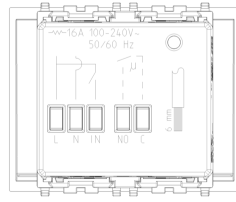

#### Connected NFC/RFID switch white

NFC/RFID smart card reader pocket for installation inside the room, IoT technology on Bluetooth technology 5.0 standard for the creation of View Wireless mesh system, 1 relay output NO 16 A 120-240 V~ 50/60 Hz, 1 configurable input, LED visible in darkness with brightness control, 100-240 V~ 50/60 Hz power supply, white - 2 modules.

3 - Active

1 NR

- [Light Multilanguage instructions sheet \(1815 kb\)](#)
- [Full Multilanguage instructions sheet \(1862 kb\)](#)
- [Manuale app View Wireless \(15556 kb\)](#)
- [Manuel appli View Wireless \(37703 kb\)](#)
- [Manual app View Wireless \(37528 kb\)](#)
- [Manual View Wireless app \(37579 kb\)](#)
- [Εγχειρίδιο τεχνικού εγκατάστασης \(37781 kb\)](#)
- [Installationsanleitung View Wireless \(37508 kb\)](#)

- **Operating voltage AC 60 Hz:** 120,00 - 230,00 V
- **Operating temperature:** 0 - 40 °C
- **Degree of protection (IP):** IP20
- **Colour:** White
- **Model:** Reader
- **Material:** Plastic
- **Power over Ethernet (PoE):** Other
- **Width:** 67,30 mm
- **Height:** 49,00 mm
- **Depth:** 50,30 mm