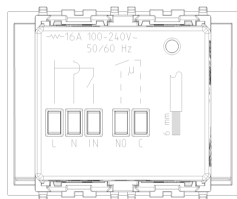

ARKÉ: Connected NFC/RFID switch Metal

19467.M

Wiring devices / View Wireless wiring devices / ARKÉ / Devices

Connected NFC/RFID switch Metal

NFC/RFID smart card reader pocket for installation inside the room, IoT technology on Bluetooth technology 5.0 standard for the creation of View Wireless mesh system, 1 relay output NO 16 A 120-240 V~ 50/60 Hz, 1 configurable input, LED visible in darkness with brightness control, 100-240 V~ 50/60 Hz power supply, Metal - 2 modules.

3 - Active

1 NR

- [Light Multilanguage instructions sheet \(1815 kb\)](#)
- [Full Multilanguage instructions sheet \(1862 kb\)](#)
- [Manuale app View Wireless \(15556 kb\)](#)
- [Manuel appli View Wireless \(37703 kb\)](#)
- [Manual app View Wireless \(37528 kb\)](#)
- [Manual View Wireless app \(37579 kb\)](#)
- [Εγχειρίδιο τεχνικού εγκατάστασης \(37781 kb\)](#)
- [Installationsanleitung View Wireless \(37508 kb\)](#)

- **Operating voltage AC 60 Hz:** 120,00 - 230,00 V
- **Operating temperature:** 0 - 40 °C
- **Degree of protection (IP):** IP20
- **Colour:** Silver
- **Model:** Reader
- **Material:** Plastic
- **Power over Ethernet (PoE):** Other
- **Width:** 67,30 mm
- **Height:** 49,00 mm
- **Depth:** 50,30 mm

8007352663671
5 NR
21.4x11.6x6 [cm]
475.6 [g]