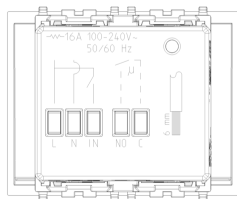

ARKÉ: Connected NFC/RFID switch grey

19467

Wiring devices / View Wireless wiring devices / ARKÉ / Devices

Connected NFC/RFID switch grey

NFC/RFID smart card reader pocket for installation inside the room, IoT technology on Bluetooth technology 5.0 standard for the creation of View Wireless mesh system, 1 relay output NO 16 A 100-240 V~ 50/60 Hz, 1 configurable input, LED visible in darkness with brightness control, 100-240 V~ 50/60 Hz power supply, grey - 2 modules.

3 - Active

1 NR

- [Light Multilanguage instructions sheet \(1815 kb\)](#)
- [Full Multilanguage instructions sheet \(1862 kb\)](#)
- [Manuale app View Wireless \(15556 kb\)](#)
- [Manuel appli View Wireless \(37703 kb\)](#)
- [Manual app View Wireless \(37528 kb\)](#)
- [Manual View Wireless app \(37579 kb\)](#)
- [Εγχειρίδιο τεχνικού εγκατάστασης \(37781 kb\)](#)
- [Installationsanleitung View Wireless \(37508 kb\)](#)

- **Operating voltage AC 60 Hz:** 120,00 - 230,00 V
- **Operating temperature:** 0 - 40 °C
- **Degree of protection (IP):** IP20
- **Colour:** Grey
- **Model:** Reader
- **Material:** Plastic
- **Power over Ethernet (PoE):** Other
- **Width:** 67,30 mm
- **Height:** 49,00 mm
- **Depth:** 50,30 mm

8007352663657
5 NR
21.4x11.6x6 [cm]
476 [g]