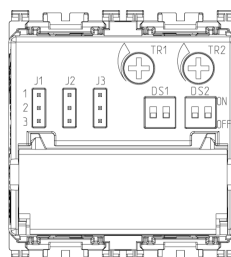

- [Light Multilanguage instructions sheet (610 kb)](#)
- [Full Multilanguage instructions sheet (1194 kb)](#)
- [Feuille d'instructions (1008 kb)](#)
- [Anwendungshinweise (1010 kb)](#)

- [Arké lives in your time](#)