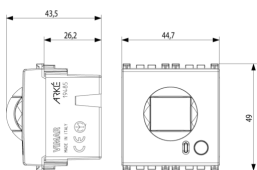

3D

- **Class group:** Installation bus systems
- **Class:** Movement sensor for bus system
- **Bus system KNX:** No
- **Bus system KNX-RF (Radio Frequent):** No
- **Bus system radio frequent:** No
- **Bus system LON:** No
- **Bus system Powernet:** No
- **Other bus systems:** Other
- **Radio frequent bidirectional:** No
- **Model:** Movement sensor
- **Mounting method:** Flush-mounted
- **Material:** Plastic
- **Material quality:** Thermoplastic
- **Surface protection:** Untreated
- **Surface finishing:** Matt
- **Colour:** White
- **RAL-number (similar):** 9016
- **Transparent:** No
- **With bus connection:** Yes
- **Substation input:** No
- **Creep-under protection:** No
- **Operation mode switch:** No
- **Animal zone:** No
- **Staircase light controller:** No
- **Response value luminosity adjustable:** Yes
- **Teach-function for response value luminosity:** No
- **Switch-off delay self-learning:** No
- **DALI-2 certified:** No
- **Optimum mounting height:** 1,20 m
- **Max. reach sideways:** 0,00 m
- **Max. reach frontally:** 10 m
- **Diameter reach on floor:** 0 m
- **Detection angle vertical:** 0 - 36
- **Detection angle horizontal:** 0,00 - 112,00
- **Number of channels:** 1
- **Switching power:** 0 W
- **Min. switch-on time:** 10 s
- **Max. duty cycle:** 250 min
- **Min. depth of built-in installation box:** 30 mm

8007352456938
1 NR
11.2x9.6x9.8 [cm]
107.5 [g]

Vimar