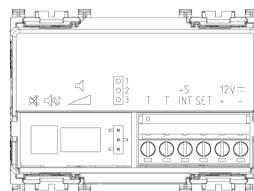

By-alarm - Inner siren white

By-alarm siren for indoor use, 2 selectable ringtones, on/off beep volume setting, alarm signalling with red LED, white - 3 modules

3 - Active

1 NR

- [Light Multilanguage instructions sheet (542 kb)](#)
- [Full multilanguage instructions sheet (876 kb)](#)
- [Feuille d'instructions (720 kb)](#)
- [Anwendungshinweise (722 kb)](#)

- [Arké lives in your time](#)