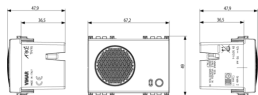

By-alarm - Inner siren white

By-alarm siren for indoor use, 2 selectable ringtones, on/off beep volume setting, alarm signalling with red LED, white - 3 modules

3 - Active

1 NR

- [Light Multilanguage instructions sheet (542 kb)](#)
- [Full multilanguage instructions sheet (876 kb)](#)
- [Feuille d'instructions (720 kb)](#)
- [Anwendungshinweise (722 kb)](#)

- [Arké lives in your time](#)