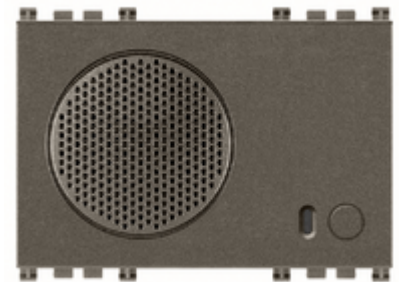

## ARKÉ: By-alarm - Inner siren Metal

**19496.M**

Safety / By-alarm Plus / ARKÉ / Devices

### By-alarm - Inner siren Metal

By-alarm siren for indoor use, 2 selectable ringtones, on/off beep volume setting, alarm signalling with red LED, Metal - 3 modules

3 - Active

1 NR

- [Light Multilanguage instructions sheet \(542 kb\)](#)
- [Full multilanguage instructions sheet \(876 kb\)](#)
- [Feuille d'instructions \(720 kb\)](#)
- [Anwendungshinweise \(722 kb\)](#)

- [Arké lives in your time](#)

3D

- **Class group:** Optical and acoustic signalling equipment
- **Class:** Alarm signal
- **Housing colour:** Grey
- **Type of tone:** Other
- **Loudness:** 77 dB
- **Nominal voltage:** 12,00 V