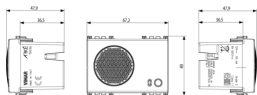

- [Light Multilanguage instructions sheet (542 kb)](#)
- [Full multilanguage instructions sheet (876 kb)](#)
- [Feuille d'instructions (720 kb)](#)
- [Anwendungshinweise (722 kb)](#)

- [Arké lives in your time](#)