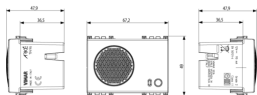

By-alarm - Inner siren grey

By-alarm siren for indoor use, 2 selectable ringtones, on/off beep volume setting, alarm signalling with red LED, grey - 3 modules

3 - Active

1 NR

- [Light Multilanguage instructions sheet (542 kb)](#)
- [Full multilanguage instructions sheet (876 kb)](#)
- [Feuille d'instructions (720 kb)](#)
- [Anwendungshinweise (722 kb)](#)

- [Arké lives in your time](#)