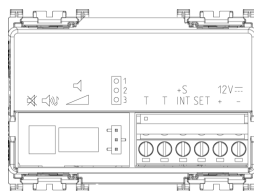

By-alarm - Inner siren grey

By-alarm siren for indoor use, 2 selectable ringtones, on/off beep volume setting, alarm signalling with red LED, grey - 3 modules

3 - Active

1 NR

- [Light Multilanguage instructions sheet (542 kb)](#)
- [Full multilanguage instructions sheet (876 kb)](#)
- [Feuille d'instructions (720 kb)](#)
- [Anwendungshinweise (722 kb)](#)

- [Arké lives in your time](#)