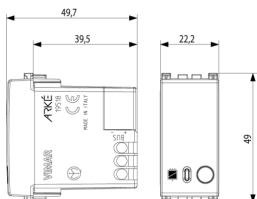

1. [Light Multilanguage instructions sheet (666 kb)](#)
   - [Full Multilanguage instructions sheet (600 kb)](#)
   - [By-me automation-fw Compatibility (206 kb)](#)
3. [Arké lives in your time](#)