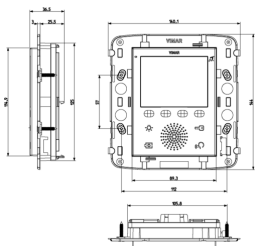

Shared components: 3,5 in Due Fili video entry unit white

19558.D.B

Smart systems&products / By-me Plus / Shared components / Devices

3,5 in Due Fili video entry unit white

Speakerphone monitor for Due Fili Plus system with 3.5 in screen, facility for hard of hearing function, with built-in mounting frame for installation in 8-module boxes, white

3D

- **Class group:** Communication technique
- **Class:** Indoor station door communication
- **Installation technique:** Bus system
- **Mounting method:** Flush-mounted
- **Material:** Plastic
- **Picture system:** PAL
- **Overhear protected:** Yes
- **Operation door lock:** Yes
- **Control extra function(s):** Yes
- **Hands free:** Yes

- **With automatic door opener:** No
- **Colour:** White
- **Mutable call tone:** No
- **Internal communication:** Yes
- **Specific call tone:** No
- **Loudness control:** Yes
- **Width:** 140,10 mm
- **Height:** 144 mm
- **Depth:** 36,50 mm

- 00. CE Marking - EU
- 19. NOM - Mexico
- 37. Marking - Morocco

- 43. UKCA mark - Great Britain
- 96. Electrotechnical expert ([download](#))
- 99. WEEE Directive ([download](#))

8007352469044
 1 NR
 21.7x22.1x8.3 [cm]
 506 [g]