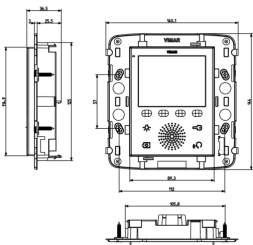

ARKÉ: 3,5 in Due Fili video entry unit Metal

19558.M

Smart systems&products / By-me Plus / ARKÉ / Devices

3,5 in Due Fili video entry unit Metal

Due Fili Plus video entryphone with 3.5 in display and built-in mounting frame for installation in 8-module boxes, to be completed with Arké or Plana cover plates, Metal. Extendible as home automation supervisor with By-me interface module 01965

3D

- **Class group:** Communication technique
- **Class:** Indoor station door communication
- **Installation technique:** Bus system
- **Mounting method:** Flush-mounted
- **Material:** Other
- **Picture system:** PAL
- **Overhear protected:** Yes
- **Operation door lock:** Yes
- **Hands free:** Yes

- **With automatic door opener:** No
- **Colour:** Grey
- **Mutable call tone:** No
- **Internal communication:** Yes
- **Specific call tone:** No
- **Loudness control:** Yes
- **Width:** 140,10 mm
- **Height:** 144 mm
- **Depth:** 36,50 mm

- 00. CE Marking - EU
- 19. NOM - Mexico
- 37. Marking - Morocco

- 43. UKCA mark - Great Britain
- 99. WEEE Directive ([download](#))

8007352601321
1 NR
21.7x22.1x8.3 [cm]
459.69 [g]

Vimar