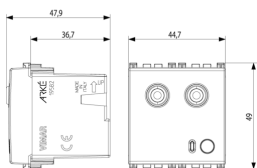

- [Multilanguage instructions sheet (792 kb)](#)
- [By-me automation-fw Compatibility (206 kb)](#)

- [Configuring a mini speaker system](#)
- [Sound system](#)
- [Arké lives in your time](#)