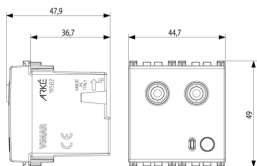

- [Multilanguage instructions sheet (792 kb)](#)
- [By-me automation-fw Compatibility (206 kb)](#)
- [Sound system](#)
- [Arké lives in your time](#)