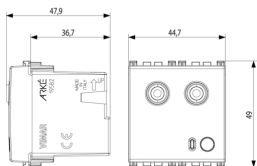

### RCA input 2M grey

Audio input with 2 RCA connectors, automatic volume adjustment, incorporated line terminator, grey - 2 modules

3 - Active

1 NR

- [Multilanguage instructions sheet \(792 kb\)](#)
- [By-me automation-fw Compatibility \(206 kb\)](#)
  
- [Configuring a mini speaker system](#)
- [Sound system](#)
- [Arké lives in your time](#)

- 00. CE Marking - EU
- 10. EAC Eurasian Customs Union
- 43. UKCA mark - Great Britain

- 96. Electrotechnical expert ([download](#))
- 99. WEEE Directive ([download](#))

8007352451681  
1 NR  
11.2x9.6x9.8 [cm]  
159.4 [g]