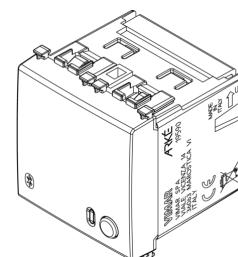

ARKÉ: Amplifier 4+4W Bluetooth 2M grey

19590

Smart systems&products / Smart switch&sound / ARKÉ / Devices

Amplifier 4+4W Bluetooth 2M grey

Stereo amplifier 4 + 4 W rms, 2 outputs for 8 ohm speakers with built-in Bluetooth technology receiver, 1 LINE IN input, 12 V power supply, grey - 2 modules

3 - Active

1 NR

• [Multilanguage instructions sheet \(3876 kb\)](#)

• [Sound system](#)

• [Arké lives in your time](#)

3D

- **Class group:** Consumer electronics
- **Class:** HiFi Amplifier
- **Width:** 44,80 mm

- **Height:** 49 mm
- **Depth:** 47,57 mm
- **Colour:** Grey

- 00. CE Marking - EU
- 00. CE Marking - EU ([download](#))
- 19. NOM - Mexico
- 37. Marking - Morocco

- 40. Bluetooth technology
- 43. UKCA mark - Great Britain
- 99. WEEE Directive ([download](#))