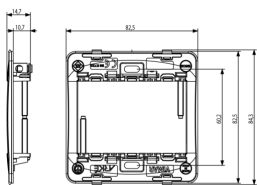

### Frame 3M BS

3-module mounting frame, with screws, for British standard mounting boxes

3 - Active

40 NR

- [Arké lives in your time](#)

3D

- **Class group:** Domestic switching devices
- **Class:** Holder for modular domestic switching devices
- **Model:** Flush-mounted
- **Mounting method:** Mounting with screw
- **Mounting method of the module inserts:** Front side
- **Mounting direction:** Horizontal and vertical
- **Number of modules horizontal (module system):** 3
- **Number of modules vertical (module system):** 1
- **With built-in installation box:** No

- **With screws:** Yes
- **Suitable for mounting in round junction box 60 mm:** No
- **Flush-mounted installation:** Yes
- **Suitable for subfloor installation duct box:** No
- **Suitable for wall duct:** No
- **Suitable for mounting on DIN-rail 35 mm:** No
- **Material:** Plastic
- **Material quality:** Thermoplastic
- **Surface protection:** Untreated