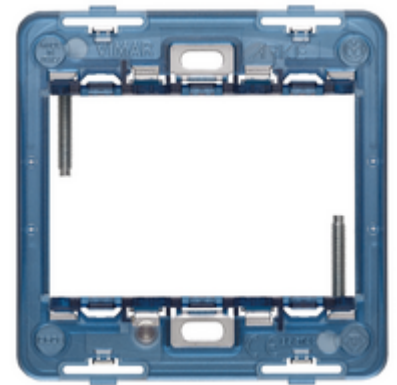

## ARKÉ: Frame 3M BS

19608

Wiring devices / Traditional wiring devices / ARKÉ / Mounting frames

### Frame 3M BS

3-module mounting frame, with screws, for British standard mounting boxes

3 - Active

40 NR

- [Arké lives in your time](#)

3D

- **Class group:** Domestic switching devices
- **Class:** Holder for modular domestic switching devices
- **Model:** Flush-mounted
- **Mounting method:** Mounting with screw
- **Mounting method of the module inserts:** Front side
- **Mounting direction:** Horizontal and vertical
- **Number of modules horizontal (module system):** 3
- **Number of modules vertical (module system):** 1
- **With built-in installation box:** No

- **With screws:** Yes
- **Suitable for mounting in round junction box 60 mm:** No
- **Flush-mounted installation:** Yes
- **Suitable for subfloor installation duct box:** No
- **Suitable for wall duct:** No
- **Suitable for mounting on DIN-rail 35 mm:** No
- **Material:** Plastic
- **Material quality:** Thermoplastic
- **Surface protection:** Untreated