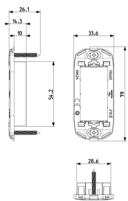

### Frame 1M for panel mounting

1-module mounting frame, with screws, for panel mounting

3 - Active

10 NR

16776.AU - Flush mounting box for panel mounting

- [Arké lives in your time](#)

3D

- **Class group:** Domestic switching devices
- **Class:** Holder for modular domestic switching devices
- **Model:** Flush-mounted
- **Mounting method:** Mounting with screw
- **Mounting method of the module inserts:** Front side
- **Mounting direction:** Horizontal and vertical
- **Number of modules horizontal (module system):** 1
- **Number of modules vertical (module system):** 1
- **With built-in installation box:** No

- **With screws:** Yes
- **Suitable for mounting in round junction box 60 mm:** No
- **Flush-mounted installation:** Yes
- **Suitable for subfloor installation duct box:** No
- **Suitable for wall duct:** No
- **Suitable for mounting on DIN-rail 35 mm:** No
- **Material:** Plastic
- **Material quality:** Thermoplastic
- **Surface protection:** Untreated

8007352453265  
10 NR  
13.9x11.9x7.4 [cm]  
138 [g]

8007352637665  
200 NR  
38.5x29.5x25 [cm]  
3,060 [g]