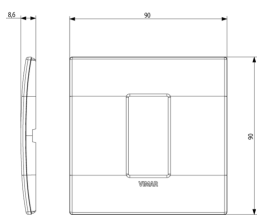

3 - Active

1 NR

19601 - Frame 1M +claws

- Arké lives in your time

3D

- **Class group:** Domestic switching devices
- **Class:** Cover frame for domestic switching devices
- **Number of units:** 1
- **Mounting direction:** Horizontal and vertical
- **Number of units horizontal:** 1
- **Number of units vertical:** 1
- **Number of modules horizontal (module system):** 1
- **Number of modules vertical (module system):** 1
- **With mounting grid:** Yes
- **Suitable for subfloor installation duct box:** Yes
- **Suitable for wall duct:** Yes
- **Suitable for built-in installation:** Yes
- **Label space/information surface:** Yes
- **Material:** Metal
- **Material quality:** Aluminium
- **Halogen free:** Yes
- **Surface protection:** Anodised
- **Surface finishing:** Matt
- **Colour:** Bronze
- **RAL-number (similar):** 8008
- **Transparent:** No
- **With hinged lid:** No
- **Degree of protection (IP):** IP00
- **Type of fastening:** Clamp mounting
- **Width:** 90,00 mm
- **Height:** 90,00 mm
- **Depth:** 8,60 mm
- **Built-in width:** 90,00 mm
- **Built-in height:** 90,00 mm
- **Diameter bore hole (opening):** 0 mm

• 08. ASTA - UK

• 29. QCERT - Colombia

8 007352602014
 1 NR
 9.7x9.7x1.7 [cm]
 40.6 [g]

8 007352605039
 5 NR
 10.3x9.4x10.5 [cm]
 245.6 [g]

Vimar