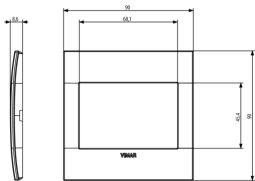

Classic plate 3M BS metal matt graphite

3-module Classic cover plate, British standard, metal, matt graphite

3 - Active

1 NR

- [Arké lives in your time](#)