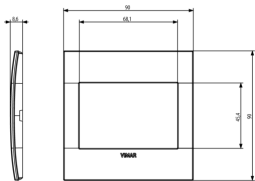

Classic plate 3M BS metal matt titanium

3-module Classic cover plate, British standard, metal, matt titanium

3 - Active

1 NR

- [Arké lives in your time](#)