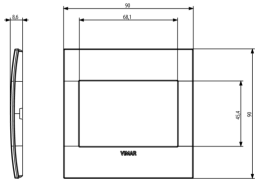

Classic plate 3M BS metal brushed inox

3-module Classic cover plate, British standard, metal, brushed inox

3 - Active

1 NR

- [Arké lives in your time](#)