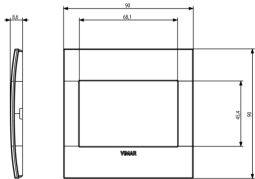

Classic plate 3M BS metal matt champagne

3-module Classic cover plate, British standard, metal, matt champagne

3 - Active

1 NR

- [Arké lives in your time](#)