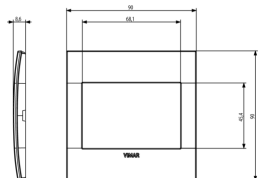

Classic plate 3M BS metal polar TL

3-module Classic cover plate, British standard, metal, polar total look, white frame

3 - Active

1 NR

- [Arké lives in your time](#)