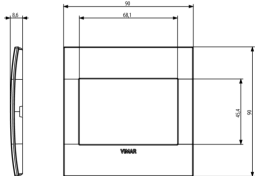

ARKÉ: Classic plate 3M BS metal polar TL

19648.B26

Wiring devices / Traditional wiring devices / ARKÉ / Cover plates

Classic plate 3M BS metal polar TL

3 - Active

1 NR

3D

- **Class group:** Domestic switching devices
- **Class:** Cover frame for domestic switching devices
- **Number of units:** 3
- **Mounting direction:** Horizontal and vertical
- **Number of units horizontal:** 3
- **Number of units vertical:** 1
- **Number of modules horizontal (module system):** 3
- **Number of modules vertical (module system):** 1
- **With mounting grid:** Yes
- **Flush-mounted installation:** Yes
- **Suitable for subfloor installation duct box:** Yes
- **Suitable for wall duct:** Yes
- **Suitable for built-in installation:** Yes
- **Label space/information surface:** Yes
- **Material:** Metal
- **Material quality:** Other

- **Halogen free:** Yes
- **Anti-bacterial treatment:** No
- **Surface protection:** Lacquered
- **Surface finishing:** Matt
- **Colour:** White
- **RAL-number (similar):** 9016
- **Transparent:** No
- **With hinged lid:** No
- **Degree of protection (IP):** IP00
- **Type of fastening:** Clamp mounting
- **Width:** 90,00 mm
- **Height:** 90,00 mm
- **Depth:** 8,60 mm
- **Built-in width:** 90,00 mm
- **Built-in height:** 0,00 mm

- 00. CE Marking - EU
- 01. IMQ - Italy ([download](#))

- 29. QCERT - Colombia
- 43. UKCA mark - Great Britain

8007352723009
1 NR
9.65x9.7x1.7 [cm]
75 [g]

8007352723016
5 NR
10.3x9.4x10.5 [cm]
418 [g]

Vimar