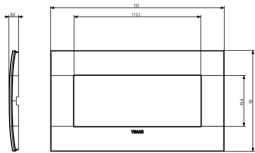

Classic plate 5M BS metal matt graphite

5-module Classic cover plate, British standard, metal, matt graphite

3 - Active

1 NR

- [Arké lives in your time](#)