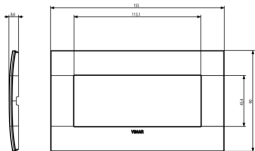

Classic plate 5M BS metal matt titanium

5-module Classic cover plate, British standard, metal, matt titanium

3 - Active

1 NR

- [Arké lives in your time](#)