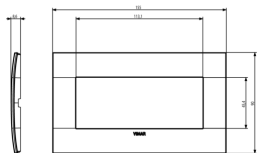

ARKÉ: Classic plate 5M BS metal matt champagne

19649.13

Wiring devices / Traditional wiring devices / ARKÉ / Cover plates

Classic plate 5M BS metal matt champagne

5-module Classic cover plate, British standard, metal, matt champagne

3 - Active

1 NR

- [Arké lives in your time](#)

3D