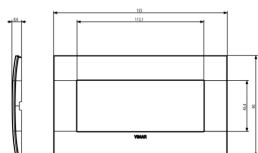

Classic plate 5M BS metal polar TL

5-module Classic cover plate, British standard, metal, polar total look, white frame

3 - Active

1 NR

- [Arké lives in your time](#)