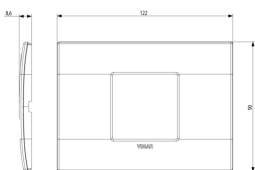

3 - Active

1 NR

19612 - Frame 2centralM
+screws

- Arké lives in your time

3D

- **Class group:** Domestic switching devices
- **Class:** Cover frame for domestic switching devices
- **Number of units:** 2
- **Mounting direction:** Horizontal and vertical
- **Number of units horizontal:** 2
- **Number of units vertical:** 1
- **Number of modules horizontal (module system):** 2
- **Number of modules vertical (module system):** 1
- **With mounting grid:** Yes
- **Suitable for subfloor installation duct box:** Yes
- **Suitable for wall duct:** Yes
- **Suitable for built-in installation:** Yes
- **Label space/information surface:** Yes
- **Material:** Metal
- **Material quality:** Aluminium
- **Halogen free:** Yes
- **Surface protection:** Anodised
- **Surface finishing:** Matt
- **Colour:** Bronze
- **RAL-number (similar):** 8008
- **Transparent:** No
- **With hinged lid:** No
- **Degree of protection (IP):** IP00
- **Type of fastening:** Clamp mounting
- **Width:** 122,00 mm
- **Height:** 90,00 mm
- **Depth:** 8,60 mm
- **Built-in width:** 122,00 mm
- **Built-in height:** 90,00 mm
- **Diameter bore hole (opening):** 0 mm

• 29. QCERT - Colombia

8007352602038
1 NR
12.75x9.5x1.62 [cm]
52 [g]

8007352604995
5 NR
13.6x10.2x10.2 [cm]
307 [g]

Vimar