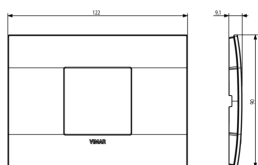

ARKÉ: Classic plate 2centrM Reflex smoke grey

19652.61

Wiring devices / Traditional wiring devices / ARKÉ / Cover plates

Classic plate 2centrM Reflex smoke grey

2-central-module Classic cover plate, technopolymer, Reflex smoke grey

3 - Active

10 NR

- Arké lives in your time

3D